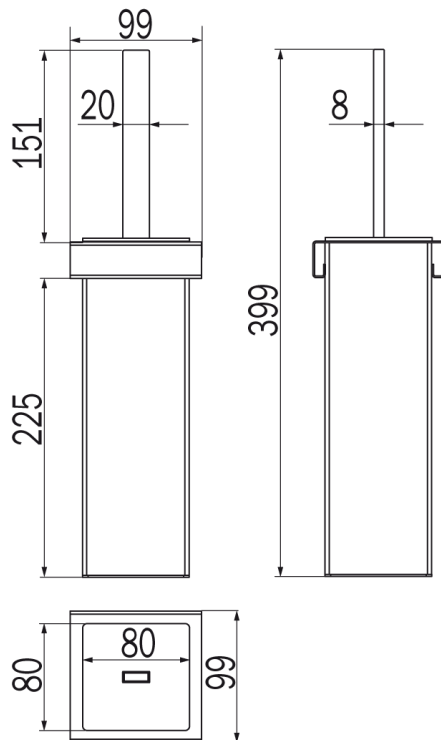

Proudly imported and distributed by
Gro Agencies Pty Ltd
Unit 2 / 37 Howe St, Osborne Park, WA, 6017
P 08 9446 3288 E info@groagencies.com.au W www.groagencies.com.au